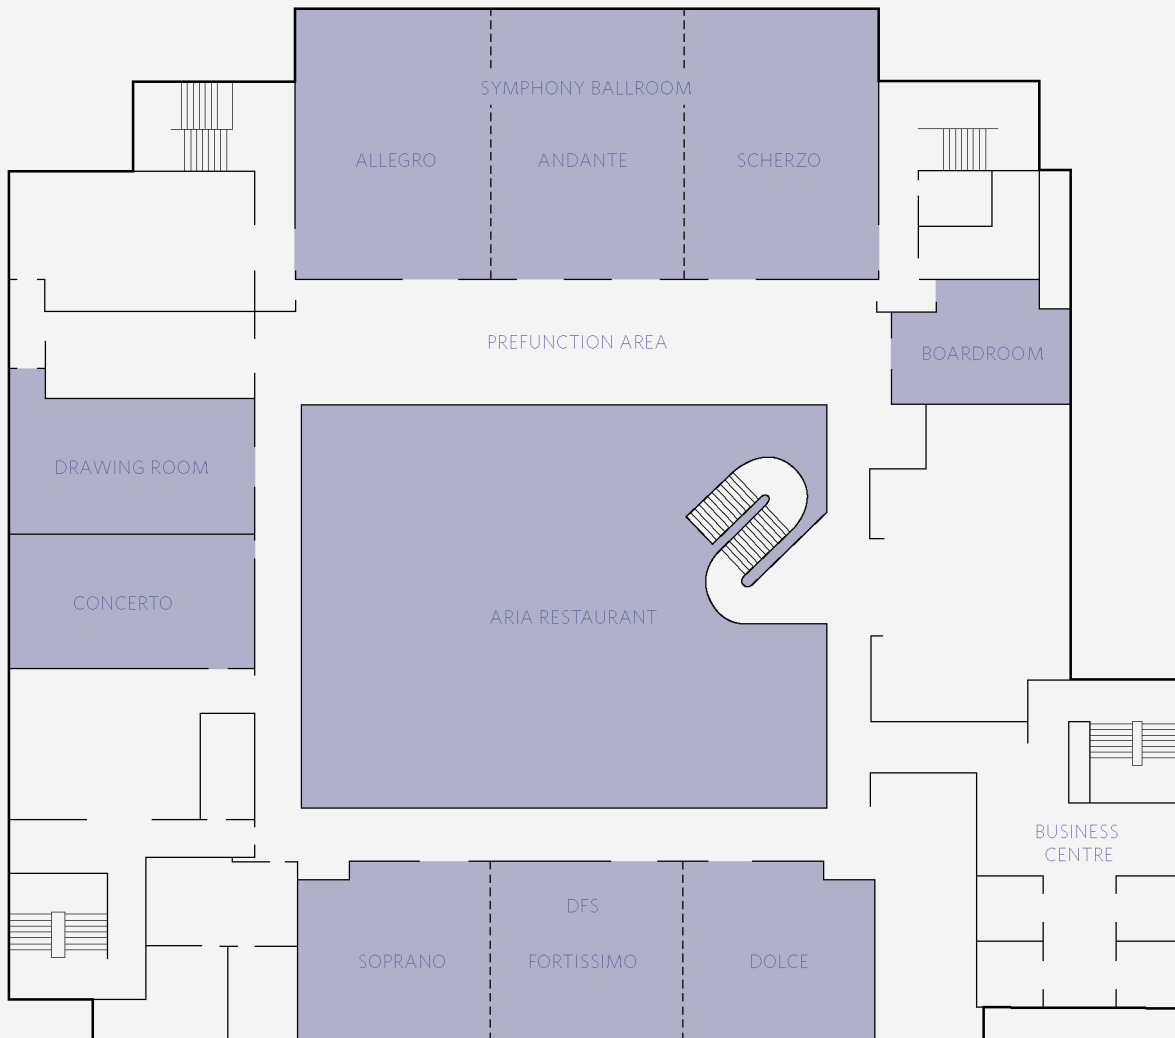

**HYATT REGENCY BIRMINGHAM**  
2 Bridge Street,  
Birmingham B1 2JZ,  
United Kingdom  
T +44 121 643 1234  
F +44 121 616 2323  
birmingham.regency@hyatt.com  
hyattregencybirmingham.com

FLOOR PLAN  
First Floor